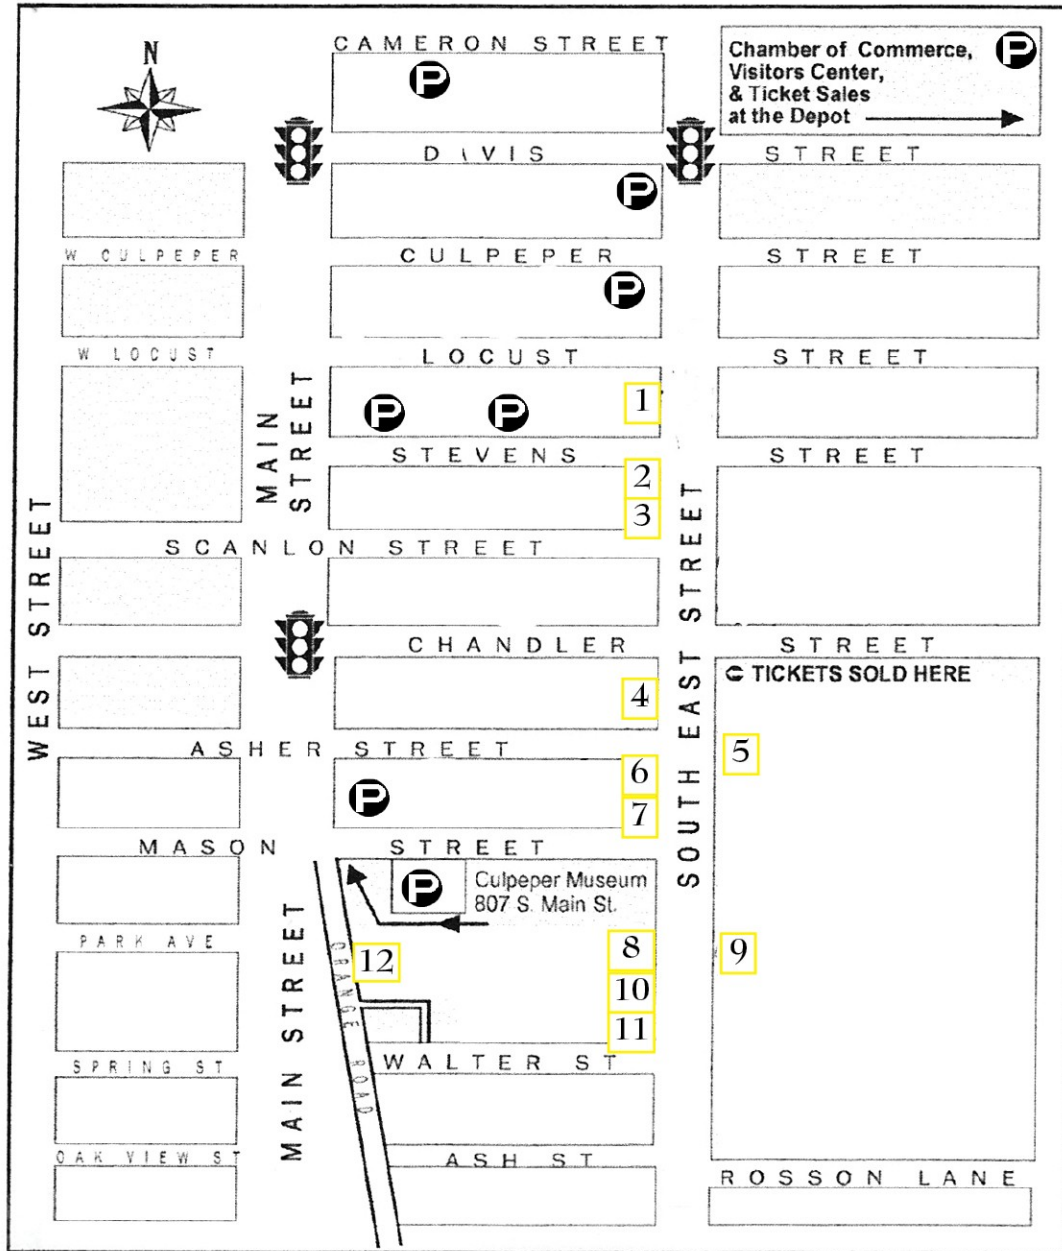

# House Locations on the 2010 Culpeper Home Tour

- 1. The Campbell Residence  
306 South East St.
- 2. The Pait Residence  
406 South East St.
- 3. The Ruf Residence  
410 South East St.
- 4. "Wysteria" The Kaiser  
Residence  
602 South East St.

- 5. Fountain Hall Bed &  
Breakfast  
609 South East St.
- 6. "The Rectory" The  
Lehmann Residence  
702 South East St.
- 7. The Rhoades Residence  
710 South East St.
- 8. The Granello Residence  
806 South East St.

- 9. The Close Residence  
809 South East St.
- 10. The Leary Residence  
810 South East St.
- 11. The Drechsler Residence  
902 South East St.
- 12. The Burgandine  
Residence  
902 South Main St.